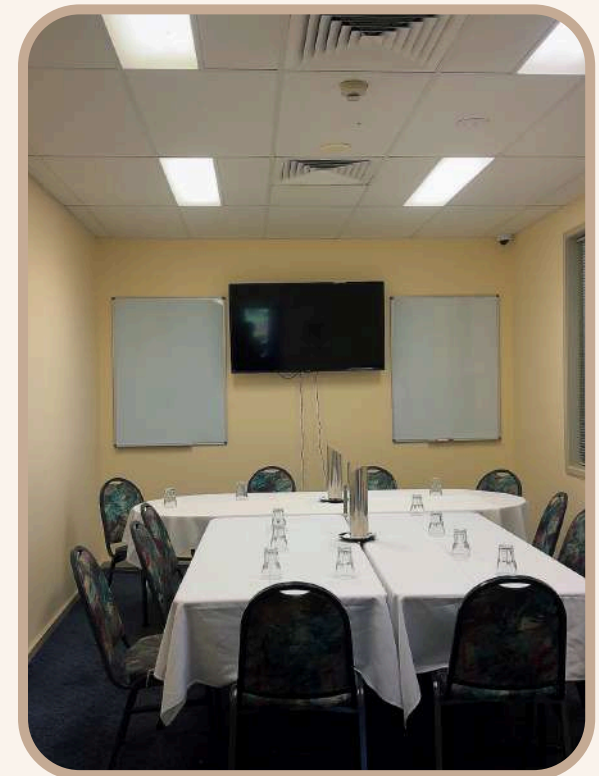

# Board Room

Inclusions:

- Tables
- Chairs,
- Projector,
- Whiteboard,
- Set up, and cleaning services,
- Water station
- 15ppl Capacity

\*\*1 layout only\*\*

# Wattle Room

Inclusions:

- Tables
- Chairs,
- Projector,
- Whiteboard,
- Set up, and cleaning services,
- Water station
- 10ppl Capacity

\*\*1 layout only\*\*

# Blue Gum Room

Inclusions:

- Tables
- Chairs,
- Projector,
- Whiteboard,
- Set up, and cleaning services,
- Water station
- 40ppl Capacity

\*\*Classroom or U-Shape layout out ONLY\*\*

ENQUIRE WITH US TODAY!